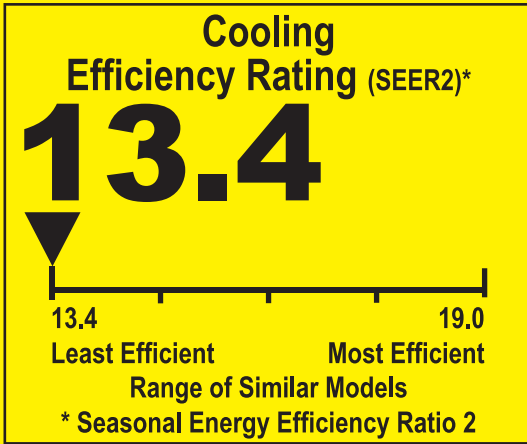

# ENERGYGUIDE

Heat Pump  
Cooling and Heating  
Single Package

Trane U.S. Inc.  
Models:  
4WCC4024E1  
4WCC4030E1  
4WCC4036E1  
4WCC4042E1  
4WCC4048E1  
4WCC4060E1

Notice: Federal law allows this unit to be installed in all U.S. States and territories