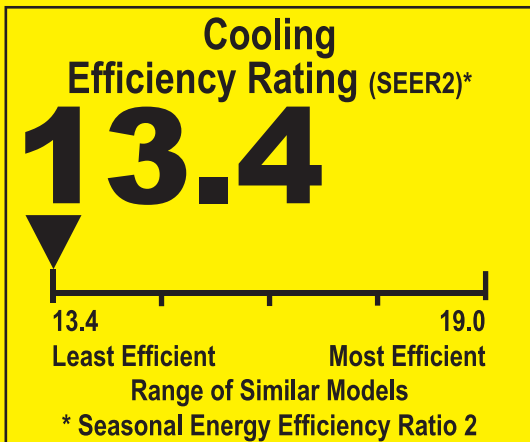

ENERGYGUIDE

Heat Pump
Cooling and Heating
Single Package

Trane U.S. Inc.

Models:

4WCC4024E1

4WCC4030E1

4WCC4036E1

4WCC4042E1

4WCC4048E1

4WCC4060E1

Notice: Federal law allows
this unit to be installed in all
U.S. States and territories

For energy cost info, visit
productinfo.energy.gov