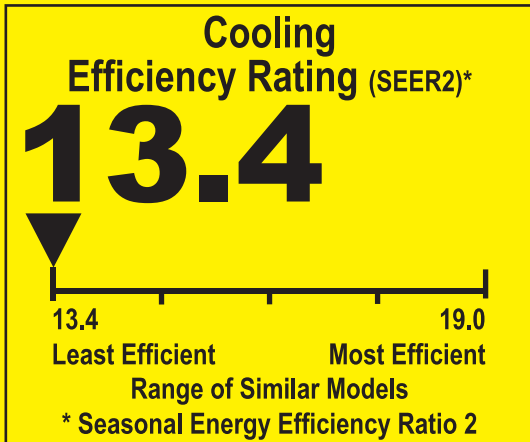

ENERGYGUIDE

Heat Pump
Cooling and Heating
Single Package

Trane U.S. Inc.

Models:

4WCC4024E1

4WCC4030E1

4WCC4036E1

4WCC4042E1

4WCC4048E1

4WCC4060E1

Notice: Federal law allows
this unit to be installed in all
U.S. States and territories

For energy cost info, visit
productinfo.energy.gov