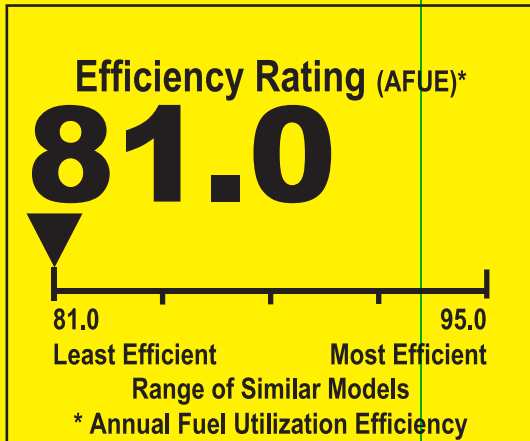

ENERGYGUIDE

Central Air Conditioner
Cooling Only
Single Package

Trane U.S. Inc.
Models:
4YCZ5024E1
4YCZ5036E1
4YCZ5048E1

Notice:
Federal law allows this unit to be installed in all U.S. States and territories

Energy Efficiency Ratio 2 (EER2): This units EER2 is 11.0

Furnace
Weatherized
Natural Gas

For Energy Cost info, visit productinfo.energy.gov