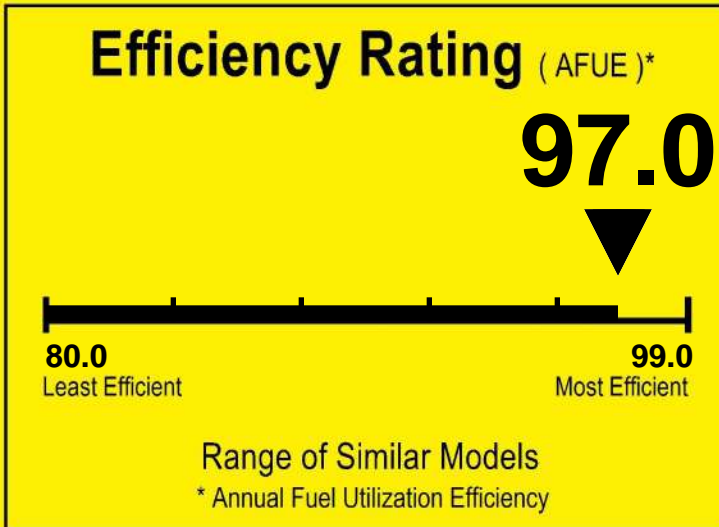

U.S. Government

Federal law prohibits removal of this label before consumer purchase.

ENERGYGUIDE

Furnace
Non-Weatherized
Natural Gas, Propane Gas

TRANE
Model TUHMD120*CV5V**

For energy cost info, visit
productinfo.energy.gov