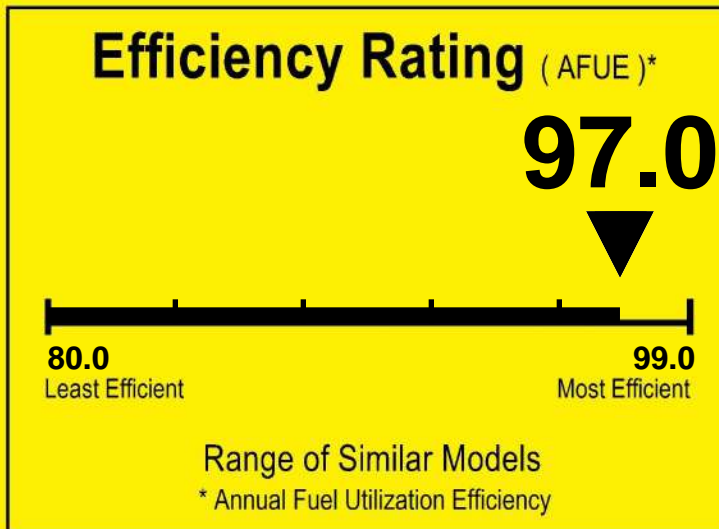

U.S. Government

Federal law prohibits removal of this label before consumer purchase.

ENERGYGUIDE

Furnace
Non-Weatherized
Natural Gas, Propane Gas

TRANE
Model TUHMB080*CV3V**

For energy cost info, visit productinfo.energy.gov

U.S. Government

Federal law prohibits removal of this label before consumer purchase.

ENERGYGUIDE

Furnace
Non-Weatherized
Natural Gas, Propane Gas

TRANE
Model TUHMB080*CV3V**-H

Efficiency Rating (AFUE)*

96.2