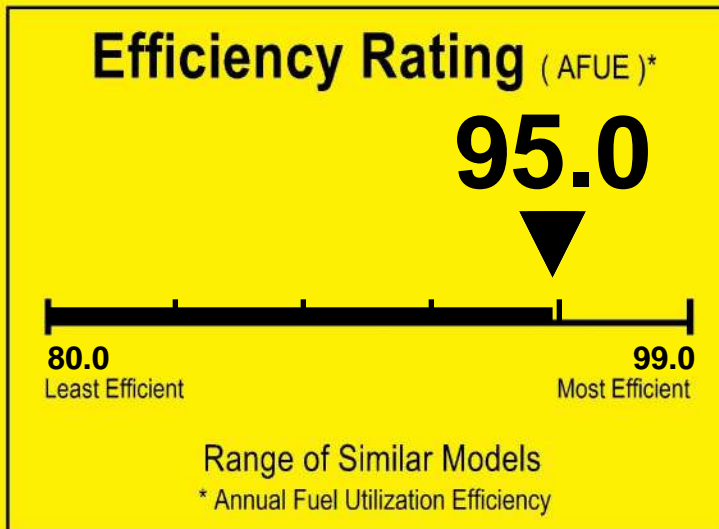

U.S. Government

Federal law prohibits removal of this label before consumer purchase.

ENERGYGUIDE

Furnace
Non-Weatherized
Natural Gas, Propane Gas

TRANE
Model TDHMB060*CV3V**

For energy cost info, visit
productinfo.energy.gov