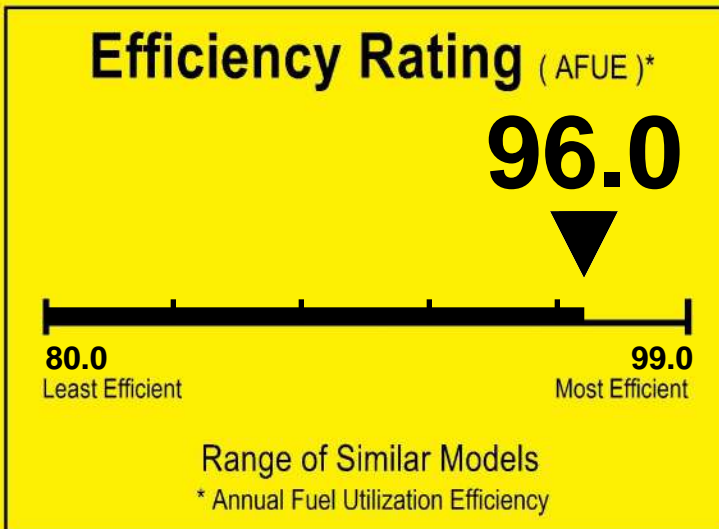

U.S. Government

Federal law prohibits removal of this label before consumer purchase.

ENERGYGUIDE

Furnace
Non-Weatherized
Natural Gas, Propane Gas

TRANE
Model S9X1B060U4PSB**

For energy cost info, visit productinfo.energy.gov