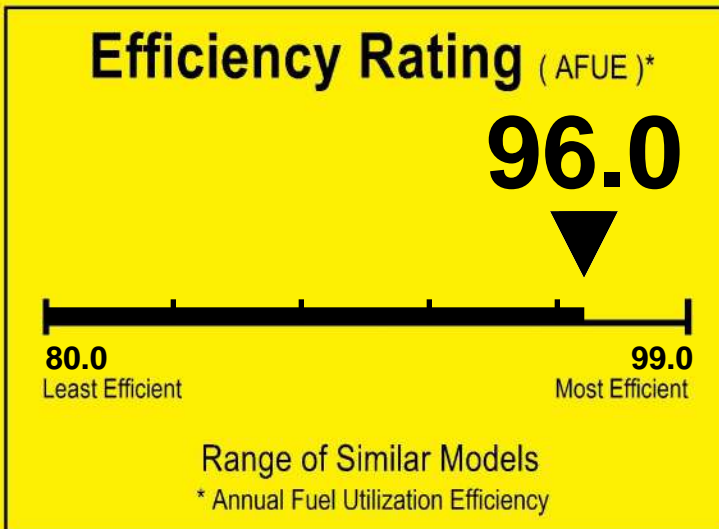

U.S. Government

Federal law prohibits removal of this label before consumer purchase.

ENERGYGUIDE

Furnace
Non-Weatherized
Natural Gas, Propane Gas

TRANE
Model S9X1B060D3PSB**

For energy cost info, visit
productinfo.energy.gov