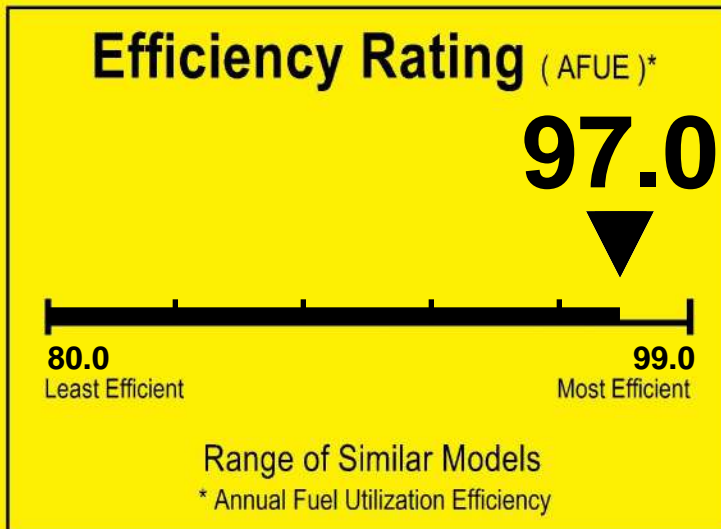

U.S. Government

Federal law prohibits removal of this label before consumer purchase.

ENERGYGUIDE

Furnace
Non-Weatherized
Natural Gas, Propane Gas

TRANE
Model S9V2D120U5VS***

For energy cost info, visit
productinfo.energy.gov