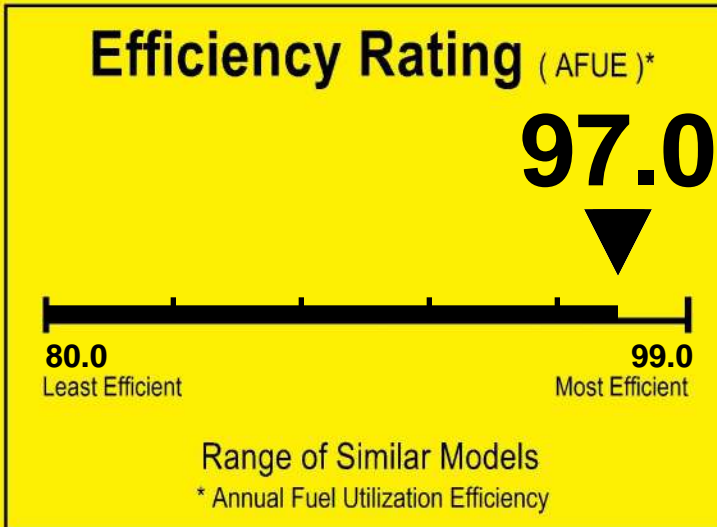

U.S. Government

Federal law prohibits removal of this label before consumer purchase.

ENERGYGUIDE

Furnace
Non-Weatherized
Natural Gas, Propane Gas

TRANE
Model S9V2B060D3VS***

For energy cost info, visit
productinfo.energy.gov