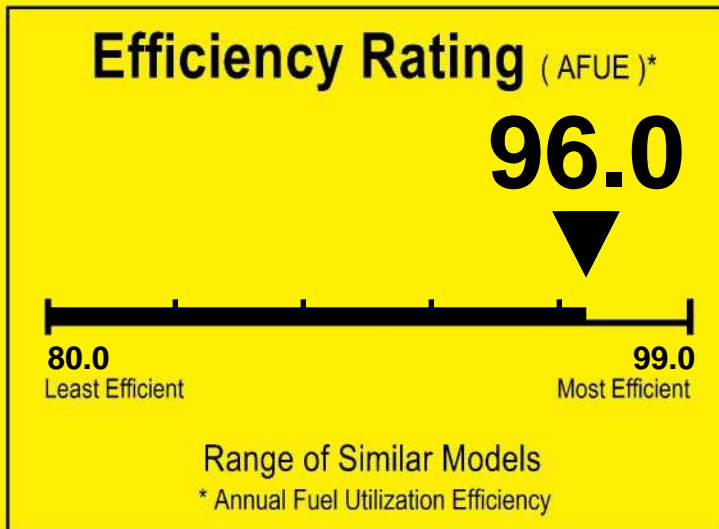

U.S. Government

Federal law prohibits removal of this label before consumer purchase.

ENERGYGUIDE

Furnace
Non-Weatherized
Natural Gas, Propane Gas

TRANE
Model S9V2B080D4PS***

For energy cost info, visit
productinfo.energy.gov