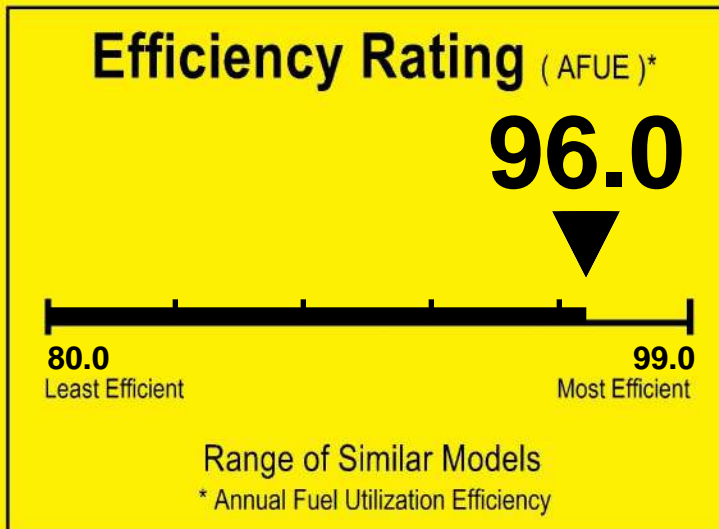

U.S. Government

Federal law prohibits removal of this label before consumer purchase.

ENERGYGUIDE

Furnace
Non-Weatherized
Natural Gas, Propane Gas

TRANE
Model S9V2B060U4PS***

For energy cost info, visit
productinfo.energy.gov