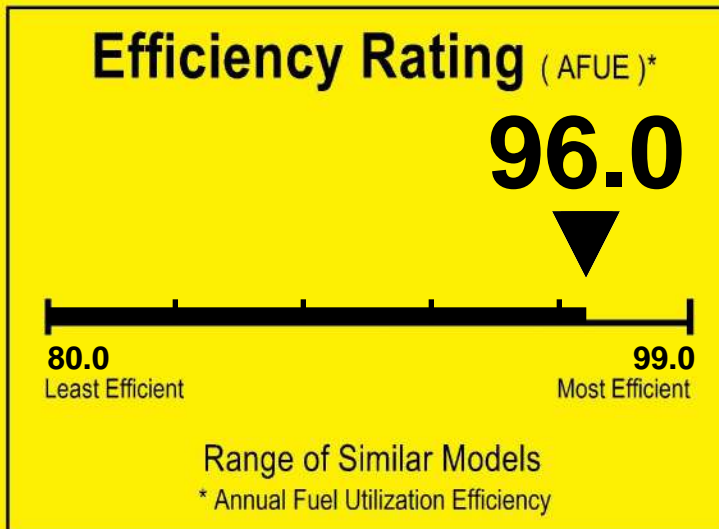

U.S. Government

Federal law prohibits removal of this label before consumer purchase.

ENERGYGUIDE

Furnace
Non-Weatherized
Natural Gas, Propane Gas

TRANE
Model S9V2B060D3PS***

For energy cost info, visit
productinfo.energy.gov