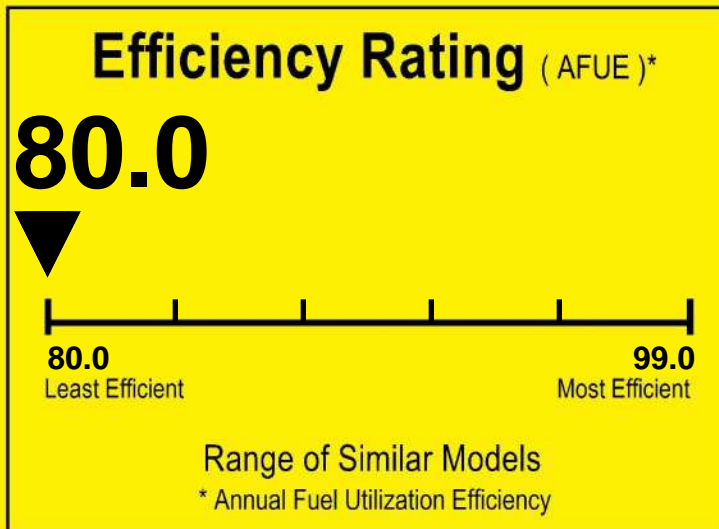

U.S. Government

Federal law prohibits removal of this label before consumer purchase.

ENERGYGUIDE

Furnace
Non-Weatherized
Natural Gas, Propane Gas

TRANE
Model S8X2B060M4PT***

For energy cost info, visit
productinfo.energy.gov