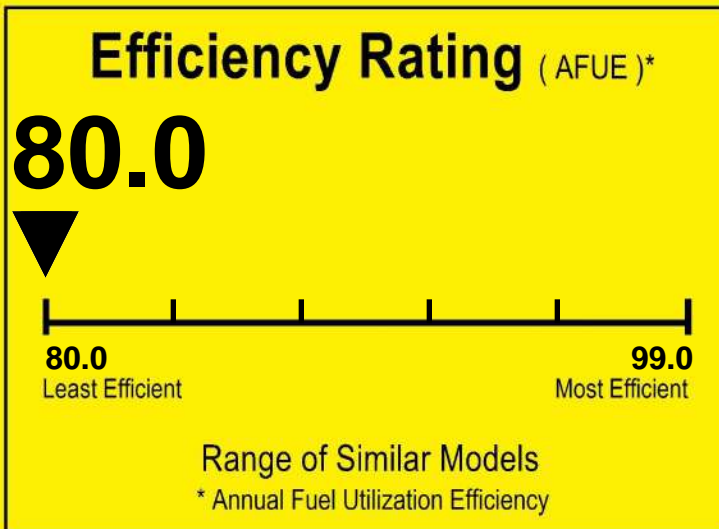

U.S. Government

Federal law prohibits removal of this label before consumer purchase.

ENERGYGUIDE

Furnace
Non-Weatherized
Natural Gas, Propane Gas

TRANE
Model S8X2B060M4PS***

For energy cost info, visit
productinfo.energy.gov