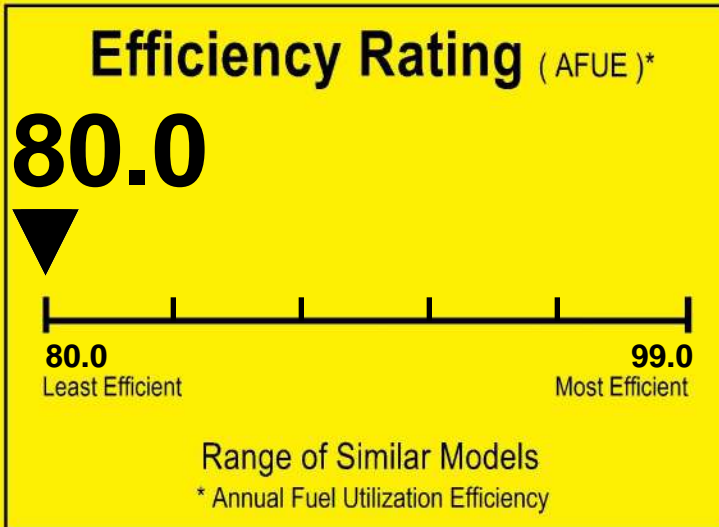

# ENERGYGUIDE

Furnace  
Non-Weatherized  
Natural Gas, Propane Gas

TRANE  
Model S8X1C080M5PS\*\*\*

For energy cost info, visit [productinfo.energy.gov](http://productinfo.energy.gov)

U.S. Government

Federal law prohibits removal of this label before consumer purchase.