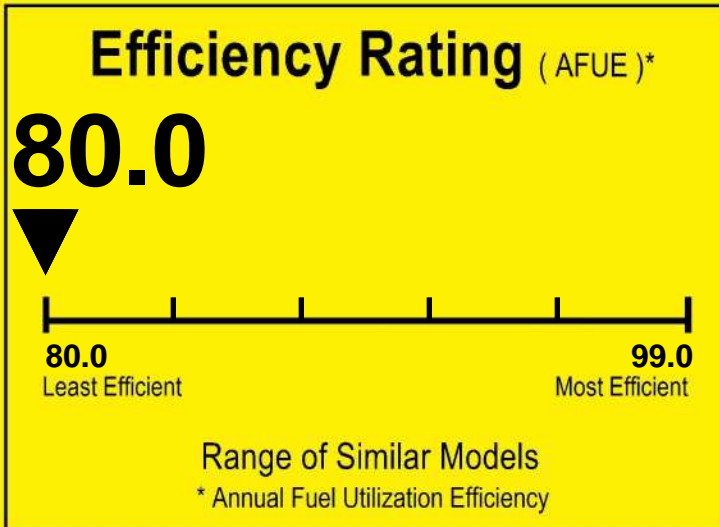

U.S. Government

Federal law prohibits removal of this label before consumer purchase.

ENERGYGUIDE

Furnace
Non-Weatherized
Natural Gas, Propane Gas

TRANE
Model S8X1B060M4PT***

For energy cost info, visit productinfo.energy.gov