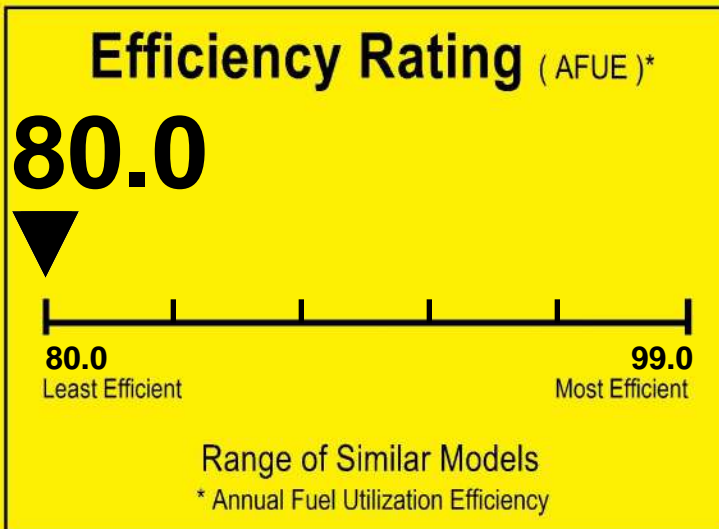

# ENERGYGUIDE

Furnace  
Non-Weatherized  
Natural Gas, Propane Gas

TRANE  
Model S8V2B060M4PC\*\*\*

For energy cost info, visit  
[productinfo.energy.gov](http://productinfo.energy.gov)

U.S. Government

Federal law prohibits removal of this label before consumer purchase.