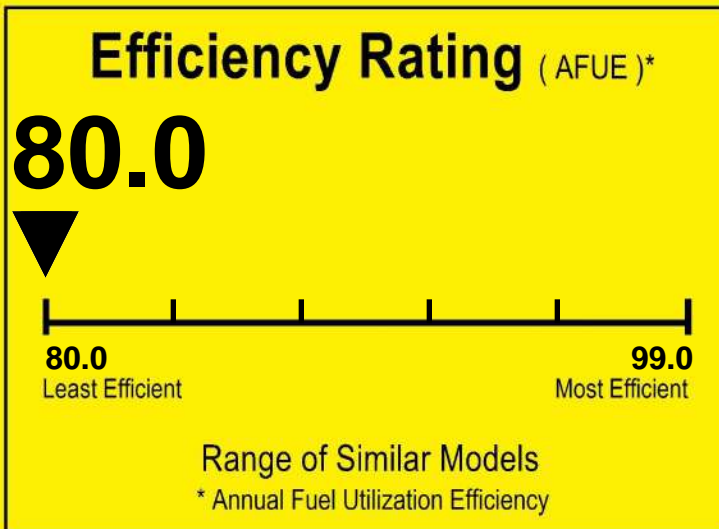

# ENERGYGUIDE

Furnace  
Non-Weatherized  
Natural Gas, Propane Gas

TRANE  
Model S8B1D120M5PS\*\*\*

For energy cost info, visit  
[productinfo.energy.gov](http://productinfo.energy.gov)

U.S. Government

Federal law prohibits removal of this label before consumer purchase.