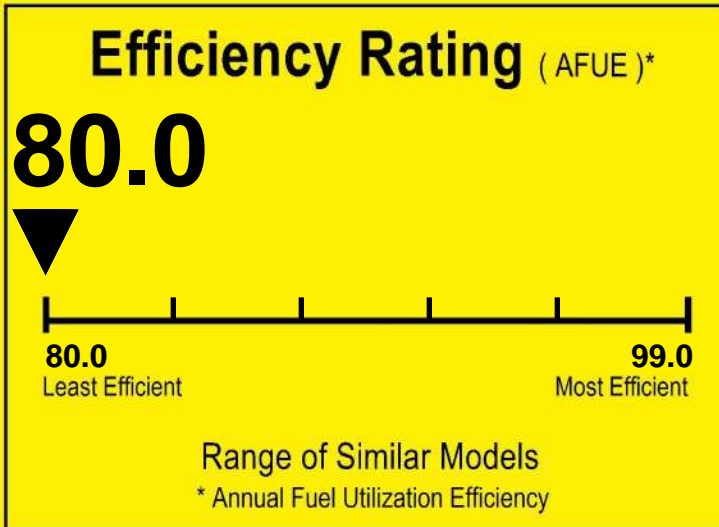

# ENERGYGUIDE

Furnace  
Non-Weatherized  
Natural Gas, Propane Gas

TRANE  
Model S8B1C080M5PS\*\*\*

For energy cost info, visit  
[productinfo.energy.gov](http://productinfo.energy.gov)

U.S. Government

Federal law prohibits removal of this label before consumer purchase.