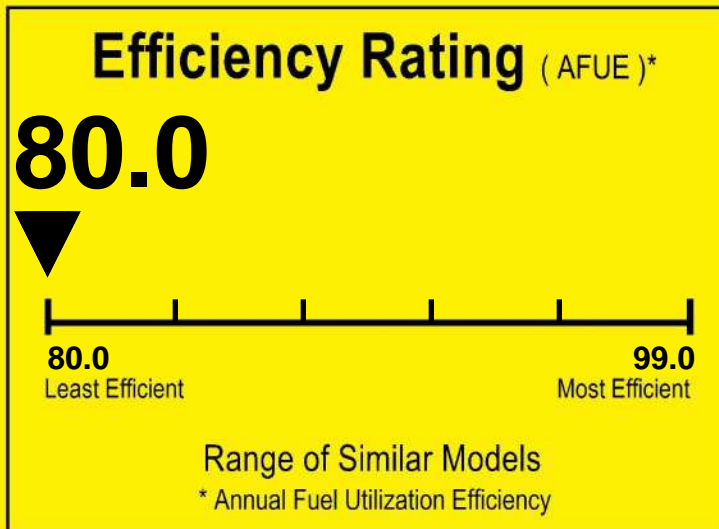

U.S. Government

Federal law prohibits removal of this label before consumer purchase.

ENERGYGUIDE

Furnace
Non-Weatherized
Natural Gas, Propane Gas

TRANE
Model S8B1C080M5PT***

For energy cost info, visit
productinfo.energy.gov