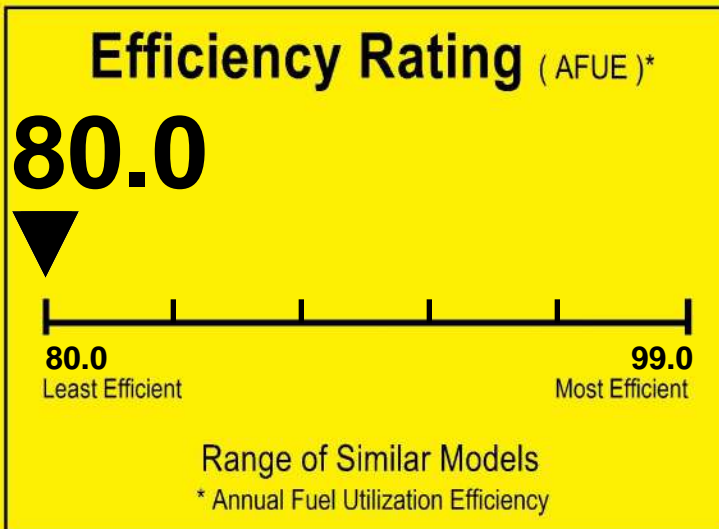

U.S. Government

Federal law prohibits removal of this label before consumer purchase.

ENERGYGUIDE

Furnace
Non-Weatherized
Natural Gas, Propane Gas

TRANE
Model S8B1B080M4PS***

For energy cost info, visit productinfo.energy.gov