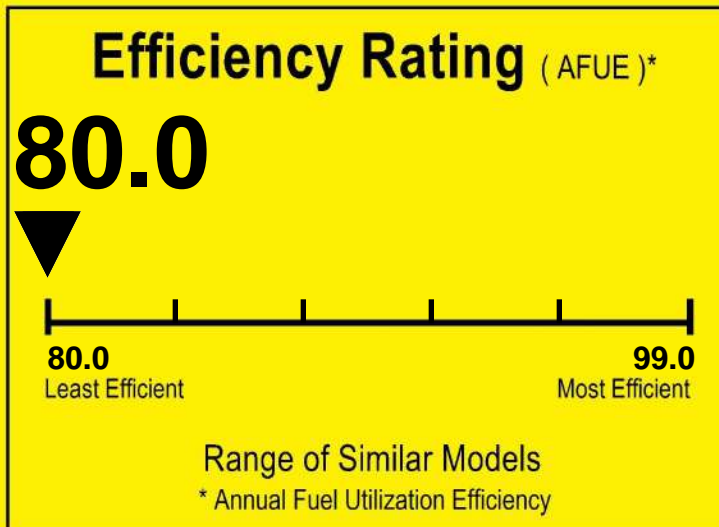

U.S. Government

Federal law prohibits removal of this label before consumer purchase.

ENERGYGUIDE

Furnace
Non-Weatherized
Natural Gas, Propane Gas

TRANE
Model S8B1B080M4PT***

For energy cost info, visit productinfo.energy.gov