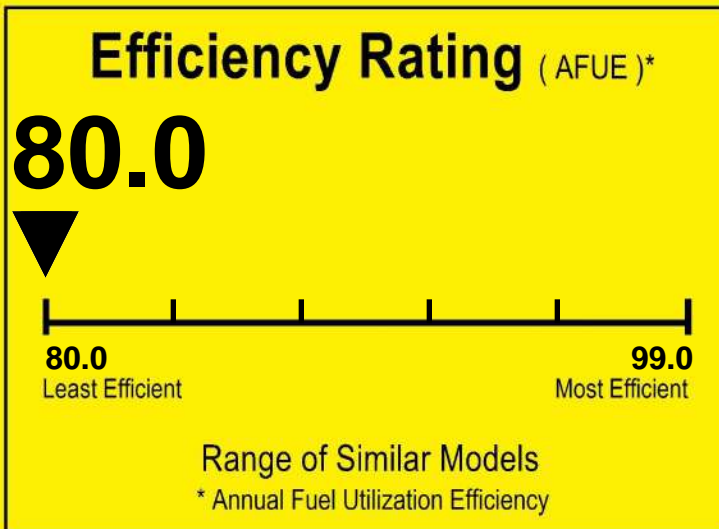

U.S. Government

Federal law prohibits removal of this label before consumer purchase.

ENERGYGUIDE

Furnace
Non-Weatherized
Natural Gas, Propane Gas

TRANE
Model S8B1B060M4PS***

For energy cost info, visit
productinfo.energy.gov