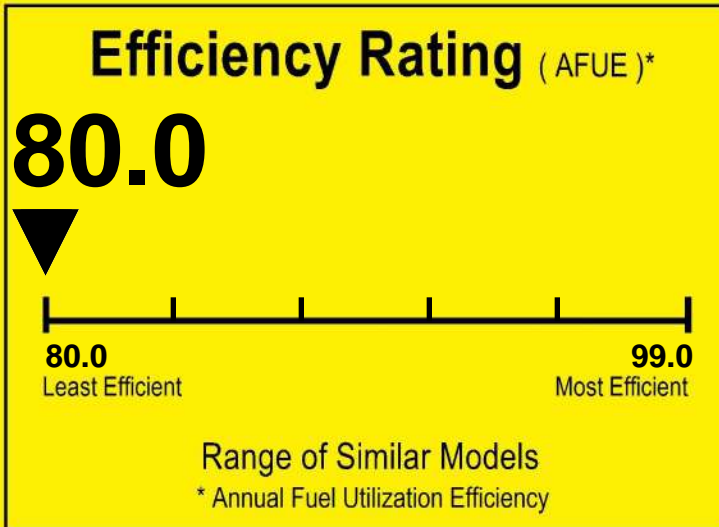

U.S. Government

Federal law prohibits removal of this label before consumer purchase.

ENERGYGUIDE

Furnace
Non-Weatherized
Natural Gas, Propane Gas

TRANE
Model S8B1B040M2PT***

For energy cost info, visit
productinfo.energy.gov