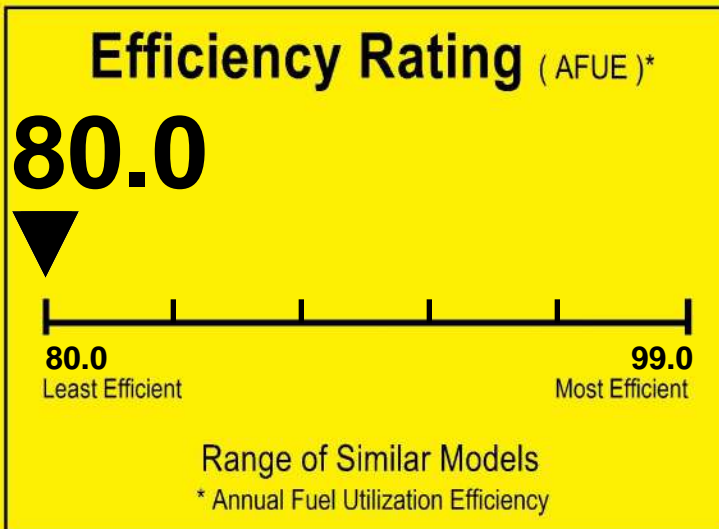

# ENERGYGUIDE

Furnace  
Non-Weatherized  
Natural Gas, Propane Gas

TRANE  
Model S8B1B040M2PS\*\*\*

For energy cost info, visit  
[productinfo.energy.gov](http://productinfo.energy.gov)

U.S. Government

Federal law prohibits removal of this label before consumer purchase.