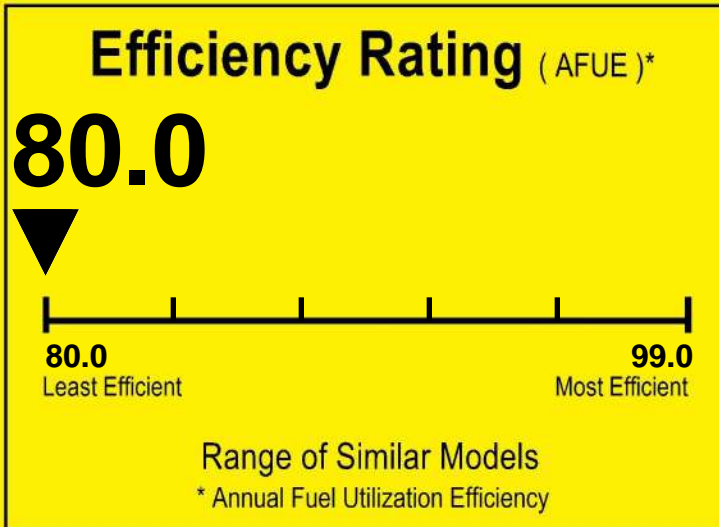

U.S. Government

Federal law prohibits removal of this label before consumer purchase.

ENERGYGUIDE

Furnace
Non-Weatherized
Natural Gas, Propane Gas

TRANE
Model S8B1A040M3PS***

For energy cost info, visit
productinfo.energy.gov