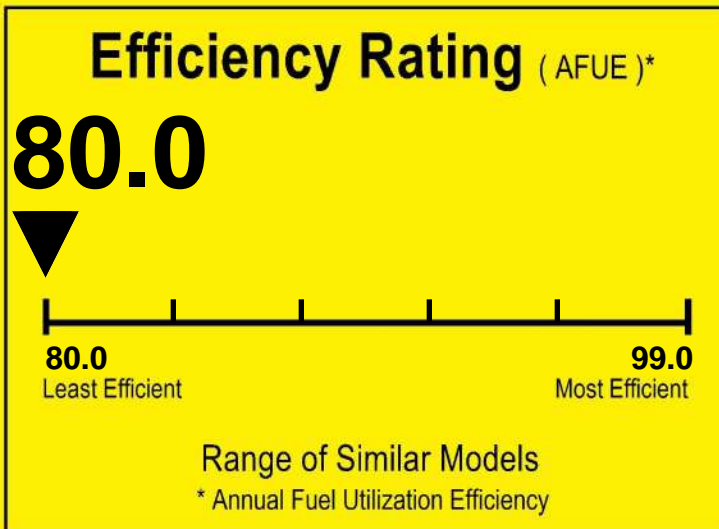

U.S. Government

Federal law prohibits removal of this label before consumer purchase.

ENERGYGUIDE

Furnace
Non-Weatherized
Natural Gas, Propane Gas

TRANE
Model S8B1A040M3PT***

For energy cost info, visit
productinfo.energy.gov