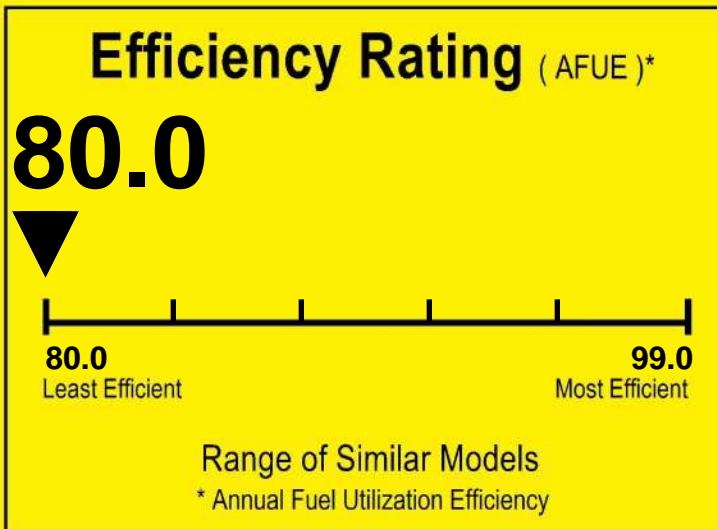

U.S. Government

Federal law prohibits removal of this label before consumer purchase.

ENERGYGUIDE

Furnace
Non-Weatherized
Natural Gas

TRANE
Model L8V1A060U3VS***

For energy cost info, visit productinfo.energy.gov