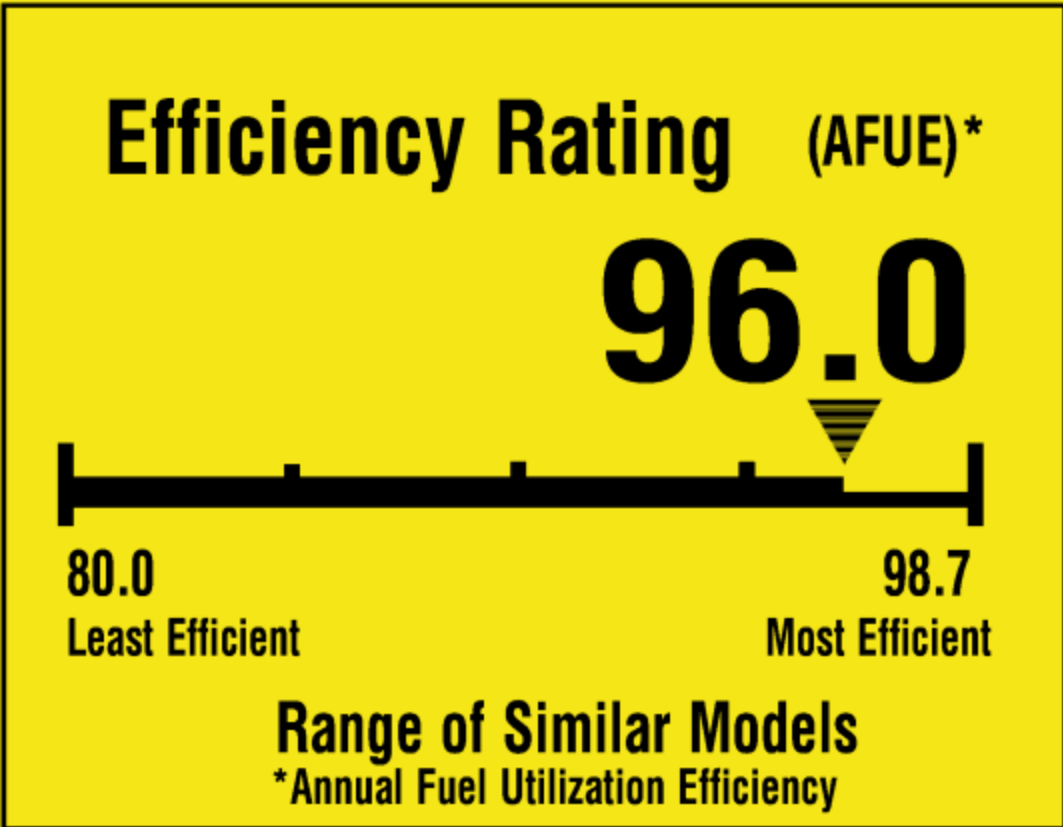

ENERGYGUIDE

Furnace
Non – weatherized
Natural Gas

Trane
Model: TDHMB080ACV3VBE

For energy cost info, visit productinfo.energy.gov