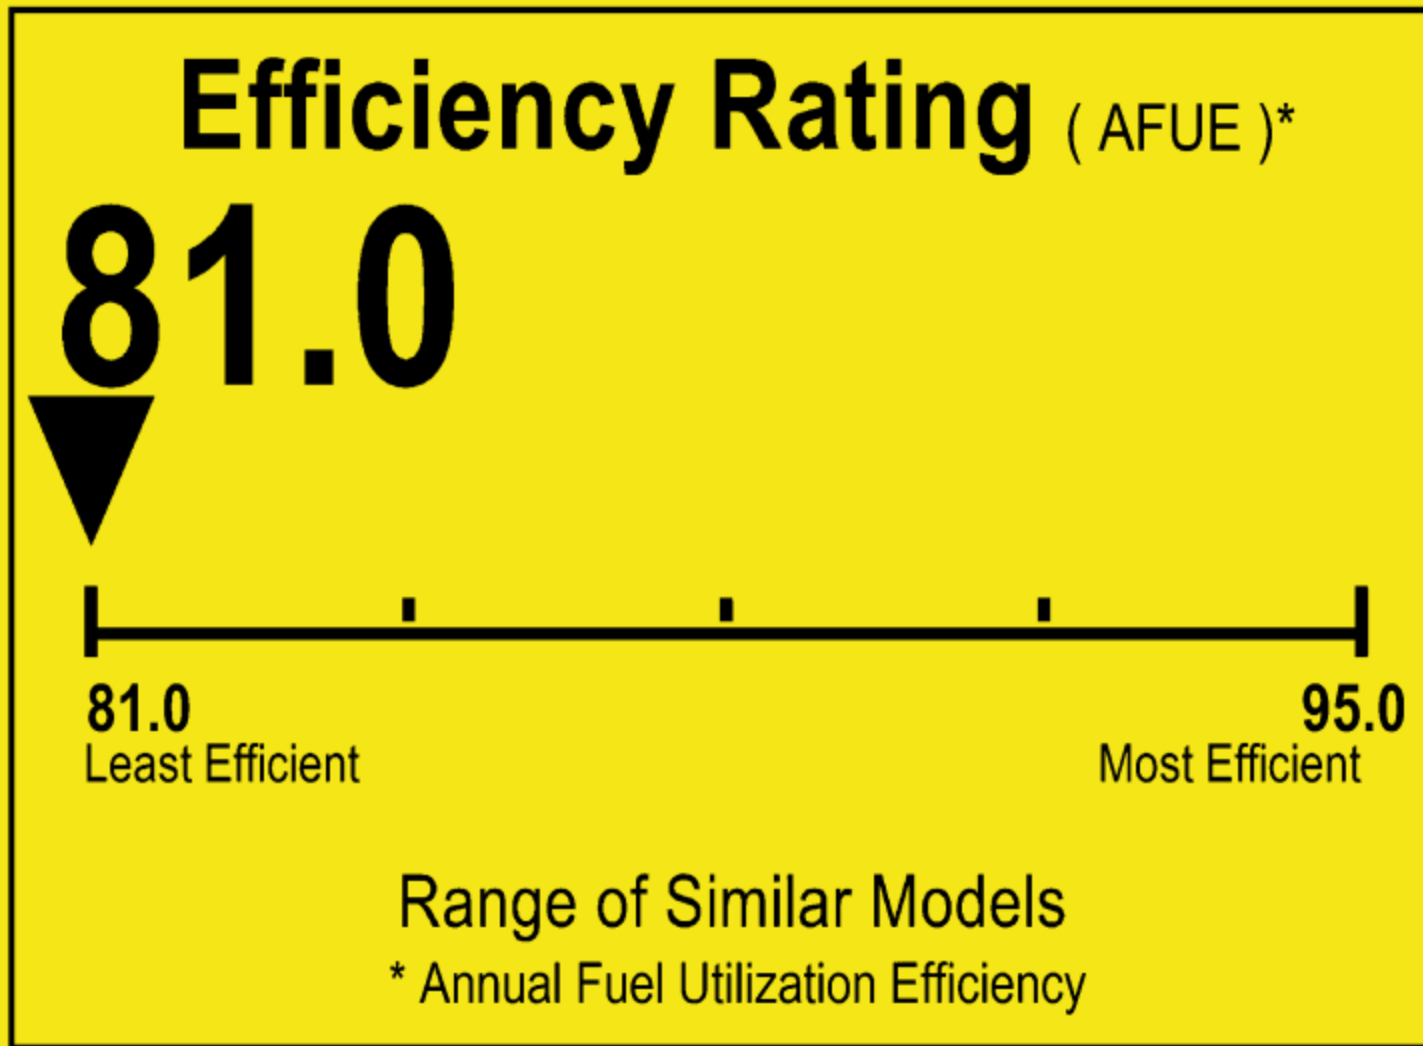

U.S. Government

Federal law prohibits removal of this label before consumer purchase.

ENERGYGUIDE

Furnace
Weatherized
Natural Gas, Propane Gas

TRANE
Model 4YCZ6036C1090**

For energy cost info, visit
productinfo.energy.gov