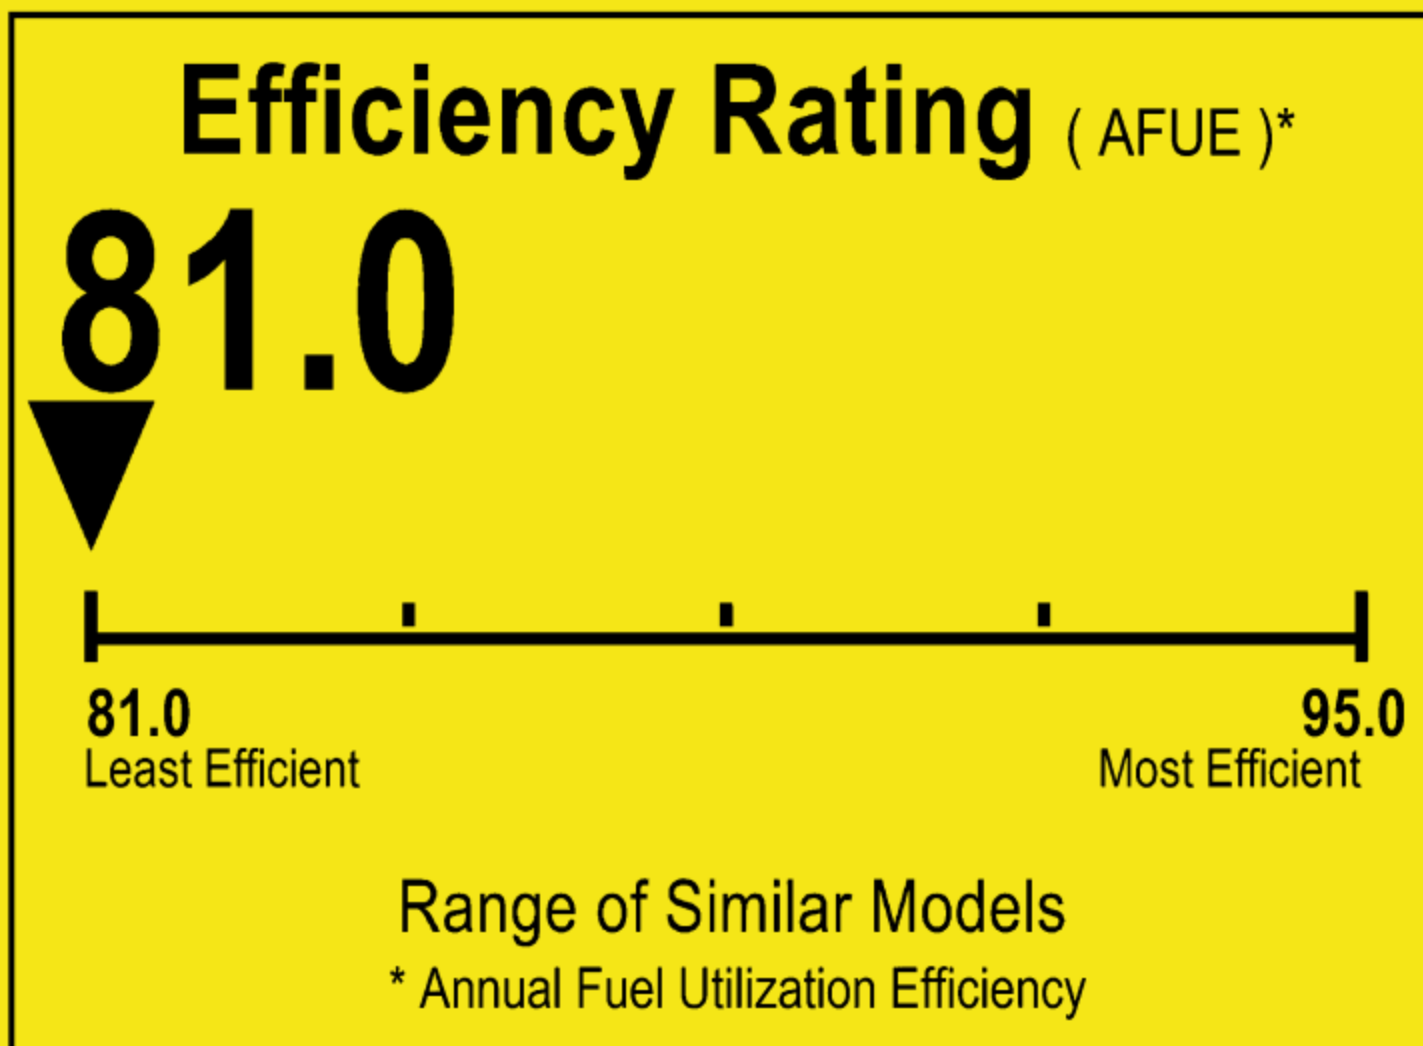

U.S. Government

Federal law prohibits removal of this label before consumer purchase.

ENERGYGUIDE

Furnace
Weatherized
Natural Gas, Propane Gas

TRANE
Model 4YCZ6024A106**

For energy cost info, visit productinfo.energy.gov