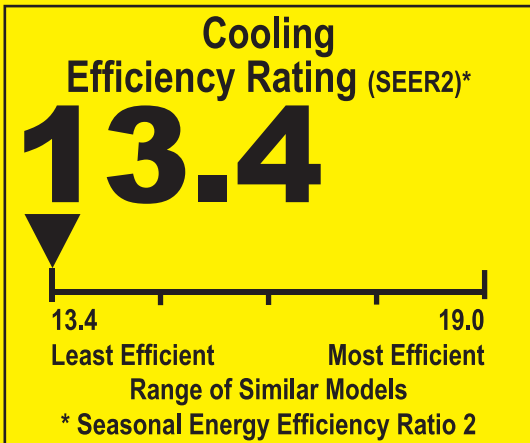

ENERGYGUIDE

Heat Pump
Cooling and Heating
Single Package

Trane U.S. Inc.

Models:

4WCC4024E1

4WCC4030E1

4WCC4036E1

4WCC4042E1

4WCC4048E1

4WCC4060E1

Notice: Federal law allows this unit to be installed in all U.S. States and territories

For energy cost info, visit productinfo.energy.gov