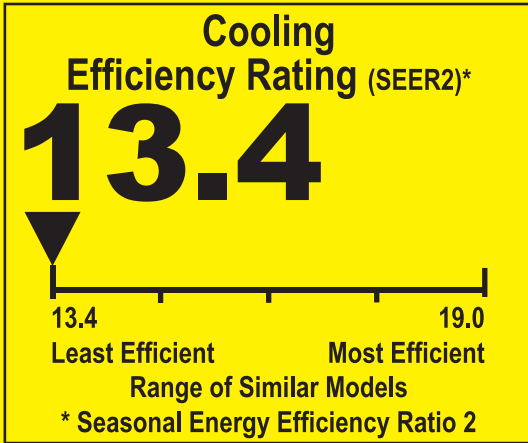

# ENERGYGUIDE

Heat Pump  
Cooling and Heating  
Single Package

Trane U.S. Inc.  
Models:  
4WCC4024E1  
4WCC4030E1  
4WCC4036E1  
4WCC4042E1  
4WCC4048E1  
4WCC4060E1

Notice: Federal law allows this unit to be installed in all U.S. States and territories