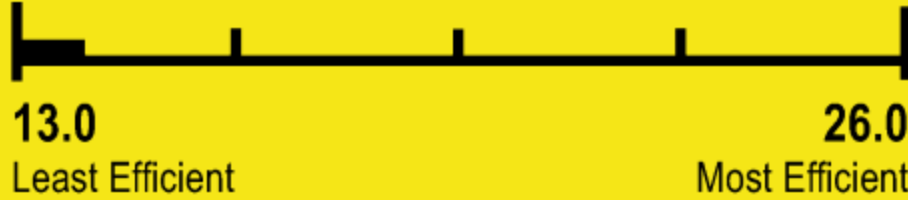

ENERGYGUIDE

Central Air Conditioner
Cooling Only
Split System

Trane U.S. Inc.
Model 4TTX6048J1

Efficiency Rating (SEER)**

14*

Range of Similar Models
**Seasonal Energy Efficiency Ratio

For energy cost info, visit productinfo.energy.gov

*Your air conditioner's efficiency rating may be better depending on the coil your contractor installs.

Notice

Federal law allows this unit to be installed in all U.S. states and territories.

Energy Efficiency Ratio (EER): The installed system's minimum EER is 11.7.