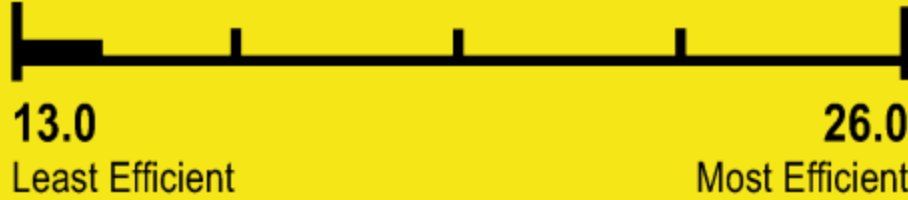

ENERGYGUIDE

Central Air Conditioner
Cooling Only
Split System

Trane U.S. Inc.
Model 4TTX6042J1

Efficiency Rating (SEER)**

14*

Range of Similar Models

**Seasonal Energy Efficiency Ratio

For energy cost info, visit productinfo.energy.gov

*Your air conditioner's efficiency rating may be better depending on the coil your contractor installs.

Notice

Federal law allows this unit to be installed in all U.S. states and territories.

Energy Efficiency Ratio (EER): The installed system's minimum EER is 12.2.