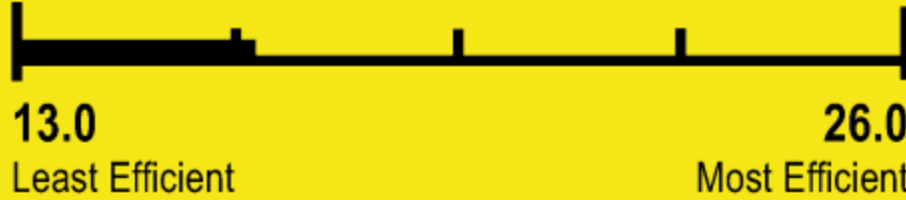

# ENERGYGUIDE

Central Air Conditioner  
Cooling Only  
Split System

Trane U.S. Inc.  
Model 4TTV8060A1

**Efficiency Rating (SEER)\*\***

**16.5\***

Range of Similar Models

\*\*Seasonal Energy Efficiency Ratio