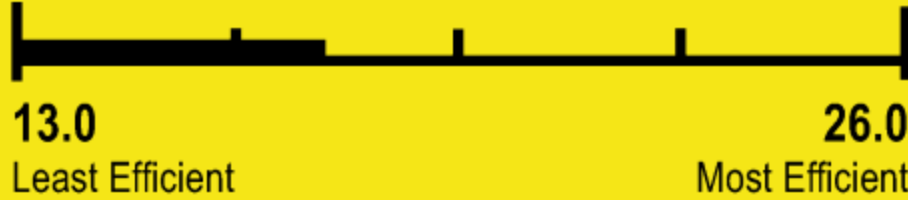

ENERGYGUIDE

Central Air Conditioner
Cooling Only
Split System

Trane U.S. Inc.
Model 4TTV0036B1

Efficiency Rating (SEER)**

17.5*

Range of Similar Models

**Seasonal Energy Efficiency Ratio

For energy cost info, visit productinfo.energy.gov

*Your air conditioner's efficiency rating may be better depending on the coil your contractor installs.

Notice

Federal law allows this unit to be installed in all U.S. states and territories.

Energy Efficiency Ratio (EER): The installed system's minimum EER is 12.2.