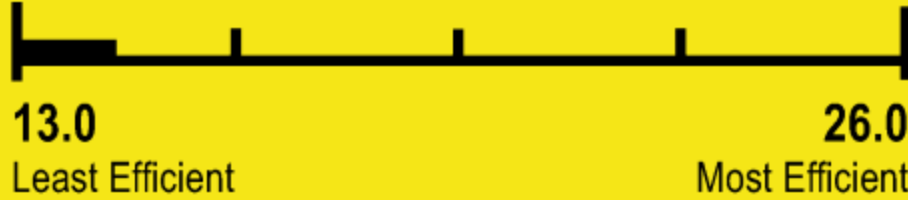

ENERGYGUIDE

Central Air Conditioner
Cooling Only
Split System

Trane U.S. Inc.
Model 4TTR6024J1

Efficiency Rating (SEER)**

14.5*

Range of Similar Models

**Seasonal Energy Efficiency Ratio

For energy cost info, visit productinfo.energy.gov

*Your air conditioner's efficiency rating may be better depending on the coil your contractor installs.

Notice

Federal law allows this unit to be installed in all U.S. states and territories.

Energy Efficiency Ratio (EER): The installed system's minimum EER is 12.2.