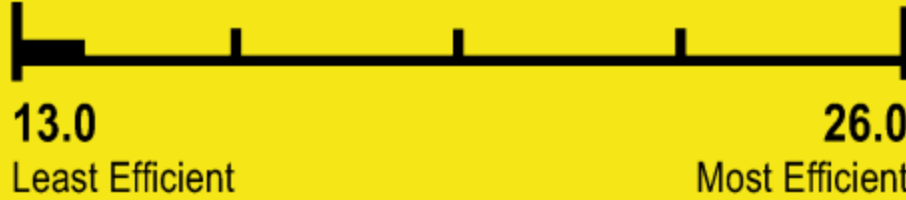

ENERGYGUIDE

Central Air Conditioner
Cooling Only
Split System

Trane U.S. Inc.
Model 4TTR4060L1

Efficiency Rating (SEER)**

14*

Range of Similar Models

**Seasonal Energy Efficiency Ratio

For energy cost info, visit productinfo.energy.gov

*Your air conditioner's efficiency rating may be better depending on the coil your contractor installs.

Notice

Federal law allows this unit to be installed in all U.S. states and territories.

Energy Efficiency Ratio (EER): The installed system's minimum EER is 11.7.