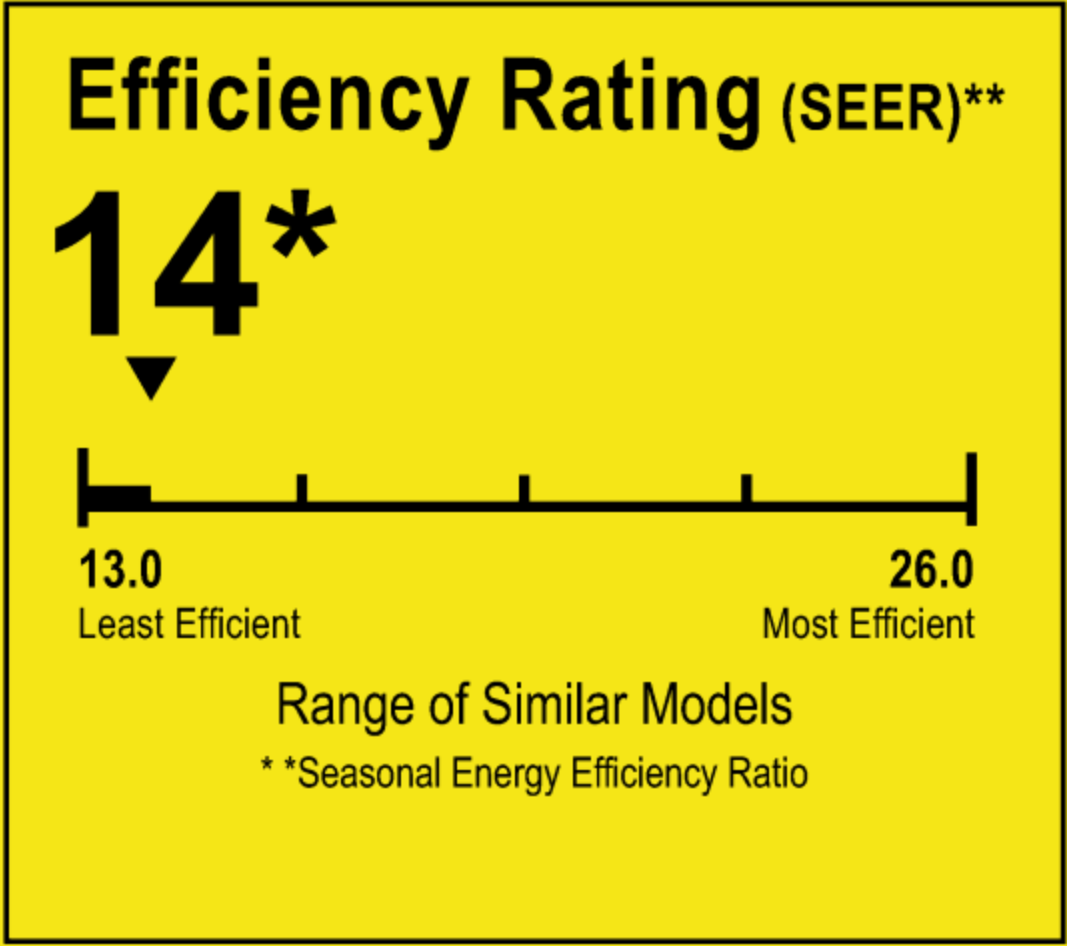

ENERGYGUIDE

Central Air Conditioner
Cooling Only
Split System

Trane U.S. Inc.
Model 4TTR4043L1

For energy cost info, visit productinfo.energy.gov

*Your air conditioner's efficiency rating may be better depending on the coil your contractor installs.

Notice

Federal law allows this unit to be installed in all U.S. states and territories.

Energy Efficiency Ratio (EER): The installed system's minimum EER is 12.2.