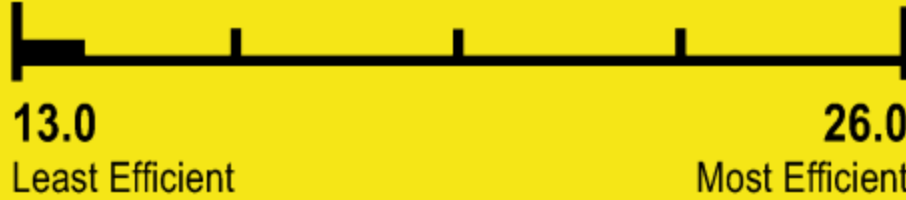

ENERGYGUIDE

Central Air Conditioner
Cooling Only
Split System

Trane U.S. Inc.
Model 4TTR4037L1

Efficiency Rating (SEER)**

14*

Range of Similar Models
**Seasonal Energy Efficiency Ratio

For energy cost info, visit
productinfo.energy.gov

*Your air conditioner's efficiency rating may be better depending on the coil your contractor installs.

Notice

Federal law allows this unit to be installed in all U.S. states and territories.

Energy Efficiency Ratio (EER): The installed system's minimum EER is 12.2.