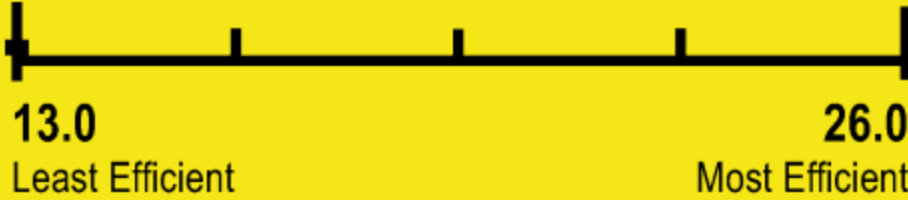

ENERGYGUIDE

Central Air Conditioner
Cooling Only
Split System

Trane U.S. Inc.
Model 4TTR3043A1

Efficiency Rating (SEER)**

13*

Range of Similar Models
**Seasonal Energy Efficiency Ratio

For energy cost info, visit
productinfo.energy.gov