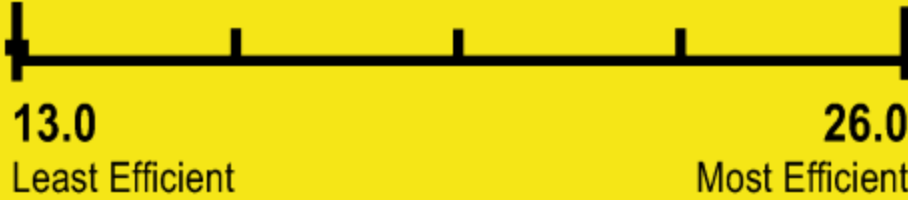

ENERGYGUIDE

Central Air Conditioner
Cooling Only
Split System

Trane U.S. Inc.
Model 4TTR3024H1

Efficiency Rating (SEER)**

13*

Range of Similar Models
**Seasonal Energy Efficiency Ratio

For energy cost info, visit
productinfo.energy.gov