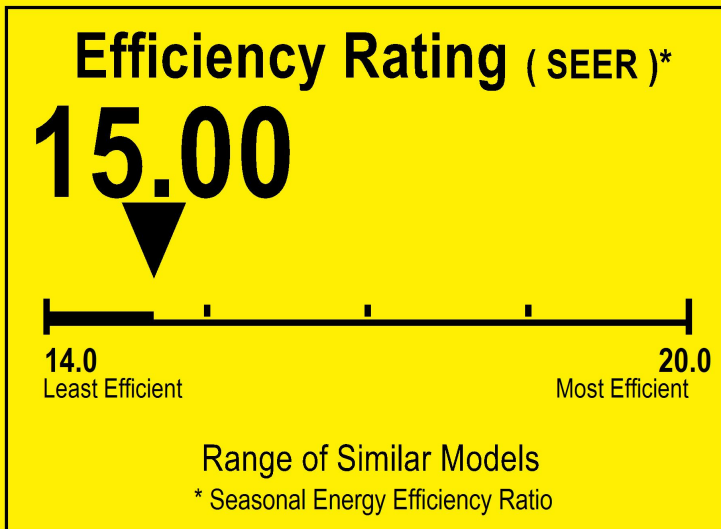

U.S. Government

Federal law prohibits removal of this label before consumer purchase.

ENERGYGUIDE

Central Air Conditioner
Cooling Only
Single Package

TRANE
Model 4TCY5042A1

For energy cost info, visit productinfo.energy.gov

Notice

Federal law allow this unit to be installed in all U.S. states and territories.

Energy Efficiency Ratio(EER): This model's EER is 12.00.