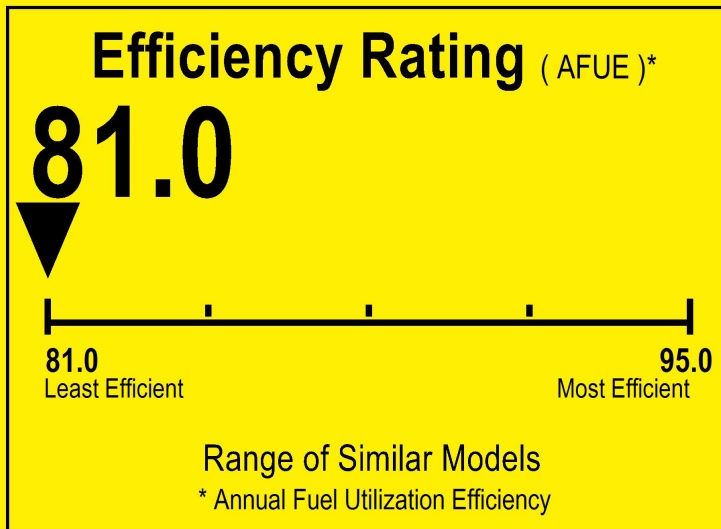

U.S. Government

Federal law prohibits removal of this label before consumer purchase.

ENERGYGUIDE

Furnace
Weatherized
Natural Gas, Propane Gas

AMERICAN STANDARD
Model 4DCY4060C1115**

For energy cost info, visit
productinfo.energy.gov