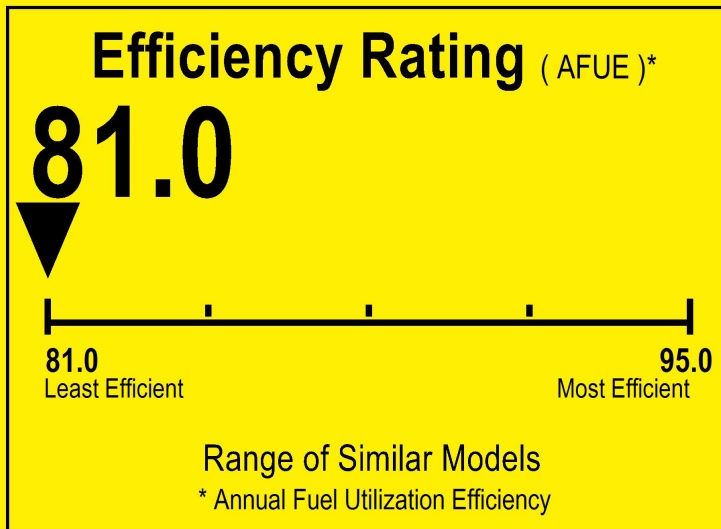

U.S. Government

Federal law prohibits removal of this label before consumer purchase.

ENERGYGUIDE

Furnace
Weatherized
Natural Gas, Propane Gas

TRANE
Model 4DCY4042C1090**

For energy cost info, visit
productinfo.energy.gov