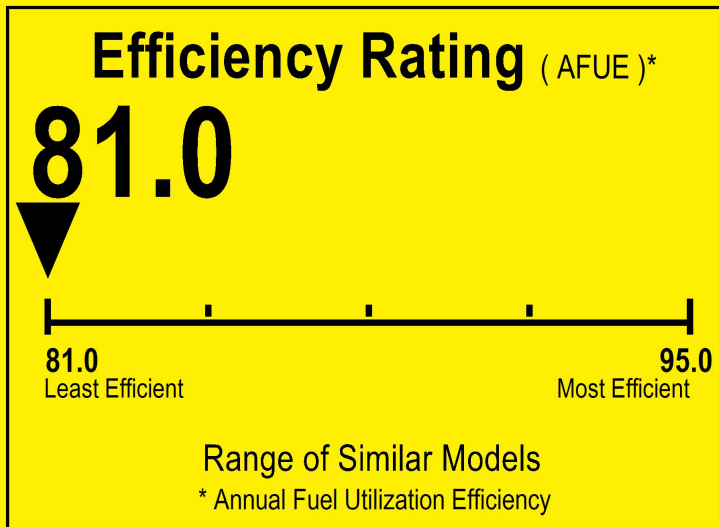

U.S. Government

Federal law prohibits removal of this label before consumer purchase.

ENERGYGUIDE

Furnace
Weatherized
Natural Gas, Propane Gas

TRANE
Model 4DCY4036C1070**

For energy cost info, visit
productinfo.energy.gov