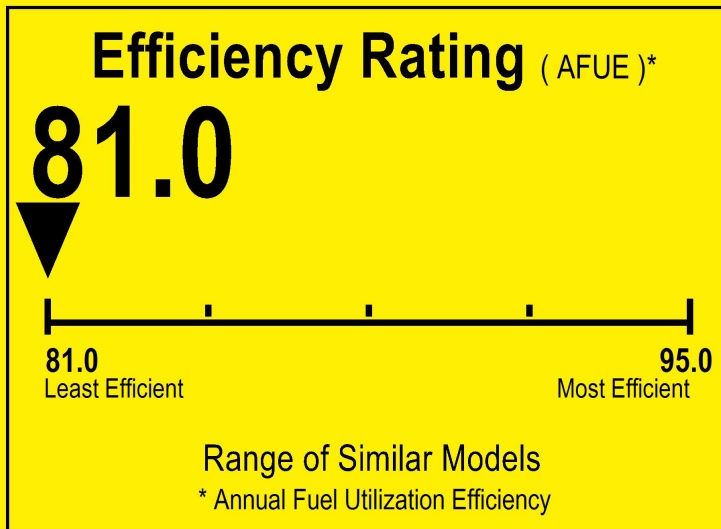

U.S. Government

Federal law prohibits removal of this label before consumer purchase.

ENERGYGUIDE

Furnace
Weatherized
Natural Gas, Propane Gas

TRANE
Model 4DCY4030D1070**

For energy cost info, visit
productinfo.energy.gov