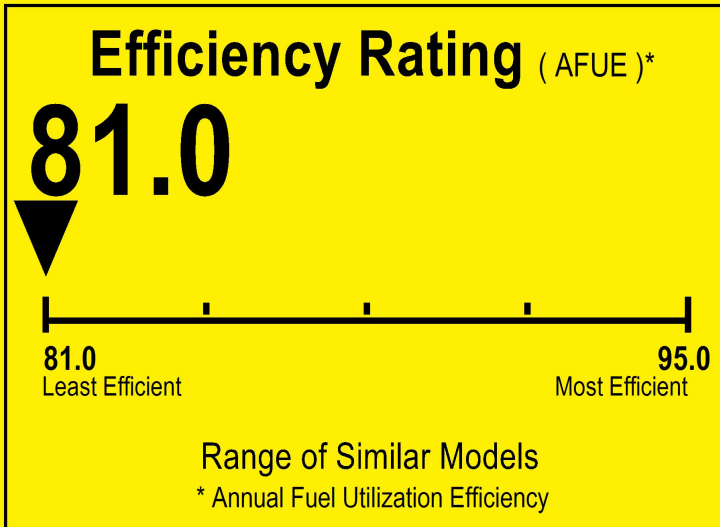

U.S. Government

Federal law prohibits removal of this label before consumer purchase.

ENERGYGUIDE

Furnace
Weatherized
Natural Gas, Propane Gas

TRANE
Model 4DCY4024D1060**

For energy cost info, visit
productinfo.energy.gov