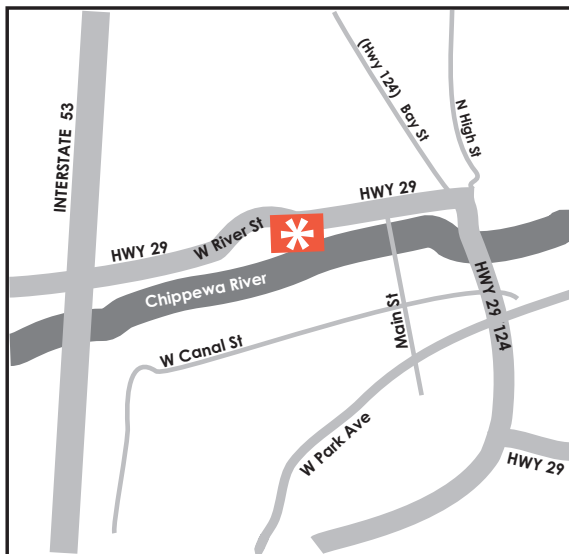

TRANE[®]

*HVAC Parts & Supplies
Wisconsin*

MOTORS ARE IN STOCK!

GE Commercial Motors
By Regal-Beloit

NOW
LOCATED IN
CHIPPEWA
FALLS

• OVER 60
MOTORS IN
STOCK

• 1/6 TO 5 HP
WITH VARIOUS
VOLTAGES

Chippewa Falls Parts