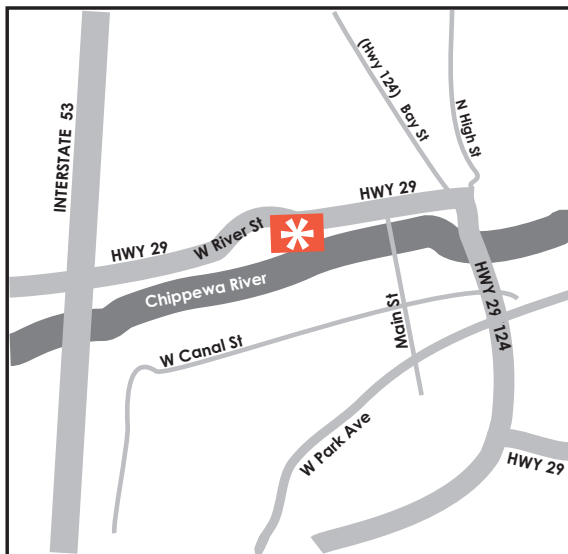

 **TRANE**

- FILTERS
- REFRIGERANT
- MOTORS
- BELTS
- OIL
- COMPRESSORS
- COILS
- CHEMICALS
- TOOLS

AND MUCH MORE!

NOW
LOCATED IN
CHIPPEWA
FALLS

Chippewa Falls Parts

925 W River Street Ste 10
Chippewa Falls, WI 54729