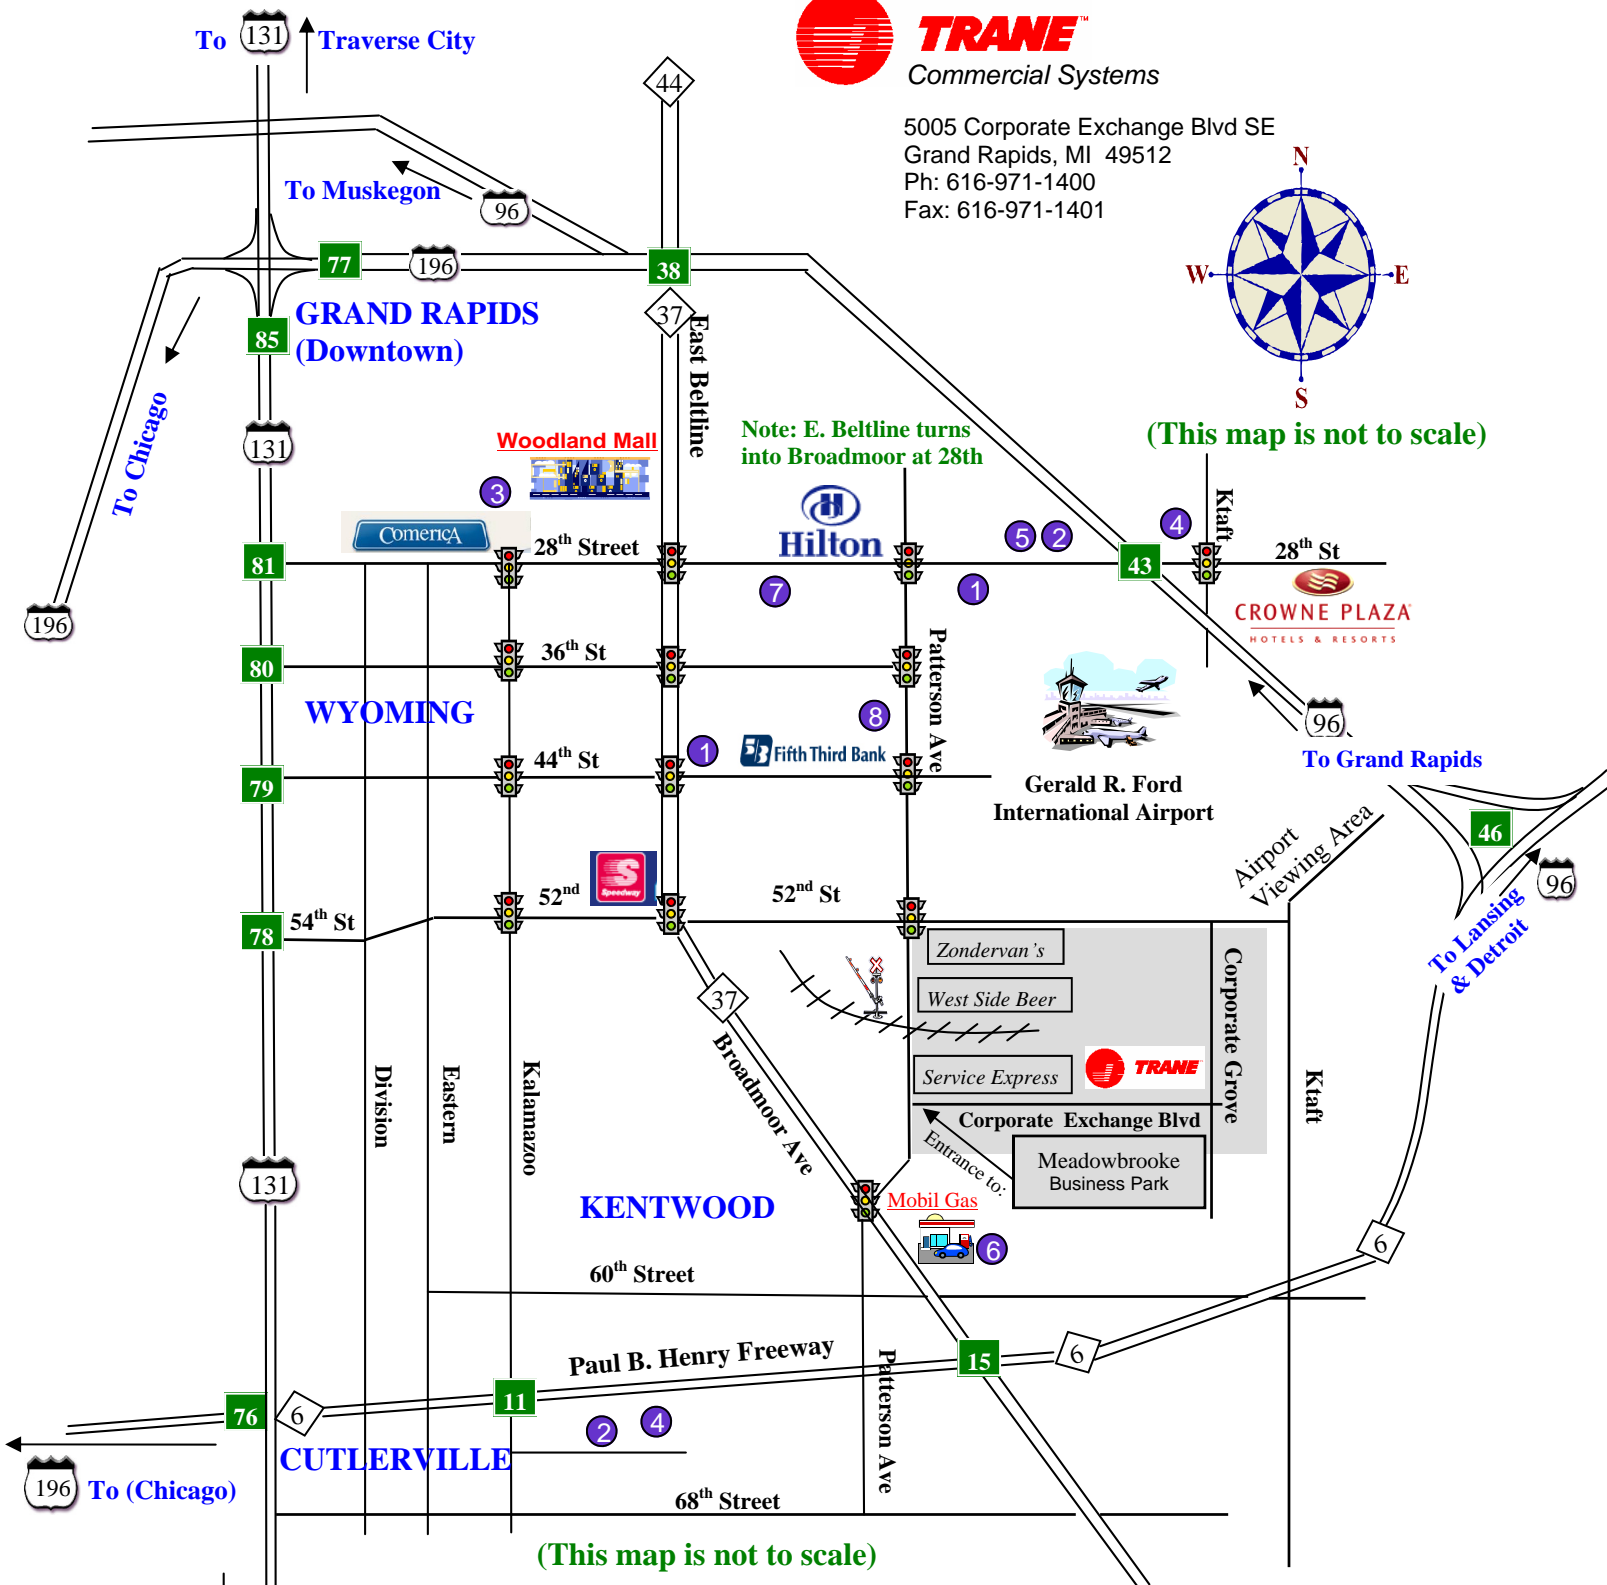

5005 Corporate Exchange Blvd SE  
Grand Rapids, MI 49512  
Ph: 616-971-1400  
Fax: 616-971-1401

(This map is not to scale)

(This map is not to scale)

-  = Exit Numbers
-  = Traffic Lights
-  = Highways
-  = Interstates